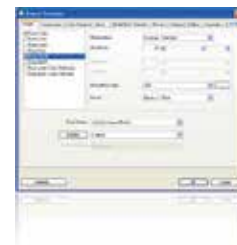

Advanced TWAIN Driver